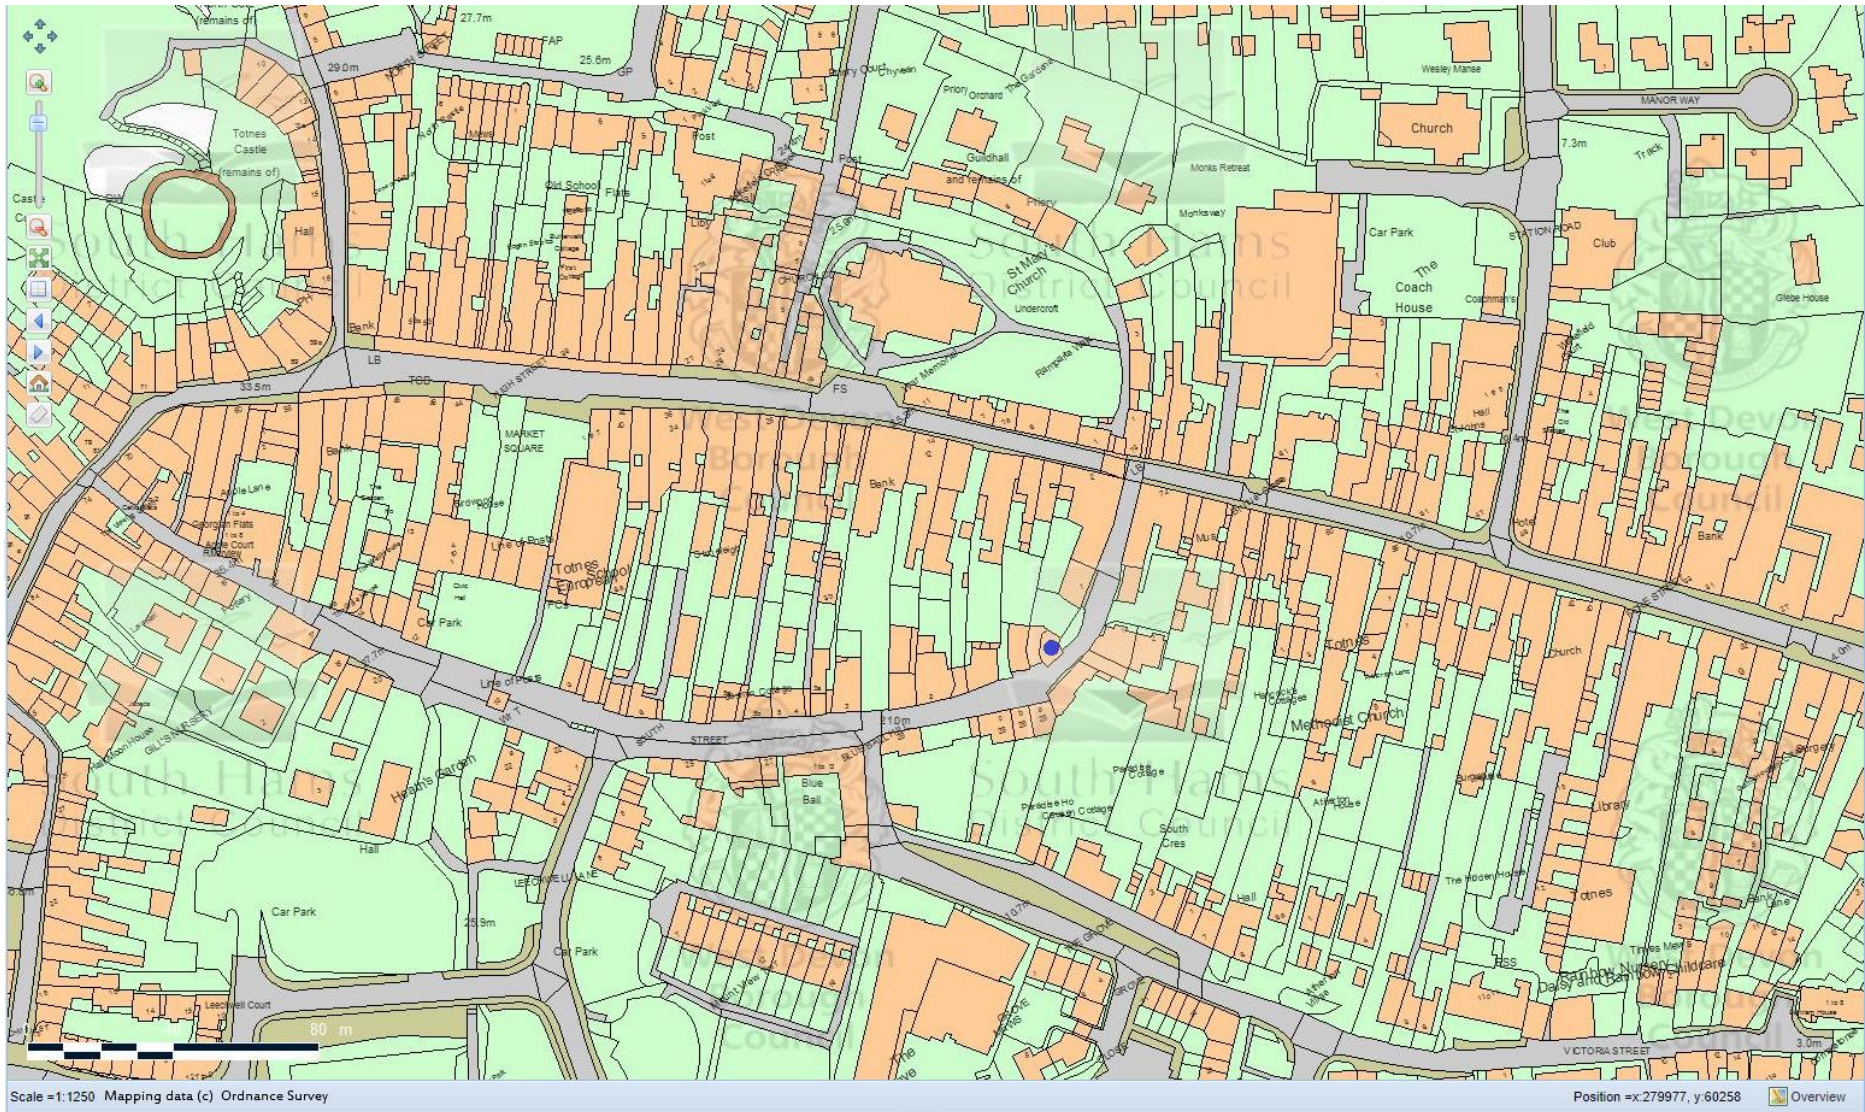

APPENDIX B - Map of Location

Location of The Angel, South Street, Totnes

● = The Angel

 = The Angel